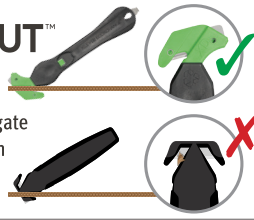

SPG Safety Knife Programs provide annual cost savings by reducing shrink, product damage, and employee lacerations.

Eliminate the Cutting Hazard with American-Made, Eco-Conscious Concealed Safety Cutters

Redefine Blade Safety with Advanced Ceramic Finger-Friendly® Blades that are Safe to the Touch and Last 11X Longer than Traditional Blades

Achieve Confident Cutting with the Industry-Trusted Brand of Safety Knives and Utility Blades for over 75 years

**50% STRONGER &
LASTS 4X LONGER**

PROPRIETARY
SMOOTH-KUT™
TECHNOLOGY

Prevents corrugate
from clogging in
the blade

Klever XD Safety Cutters are engineered for EXTRA STRENGTH and improved cutting speed

XChange40
93-KCJ-XC-40Y